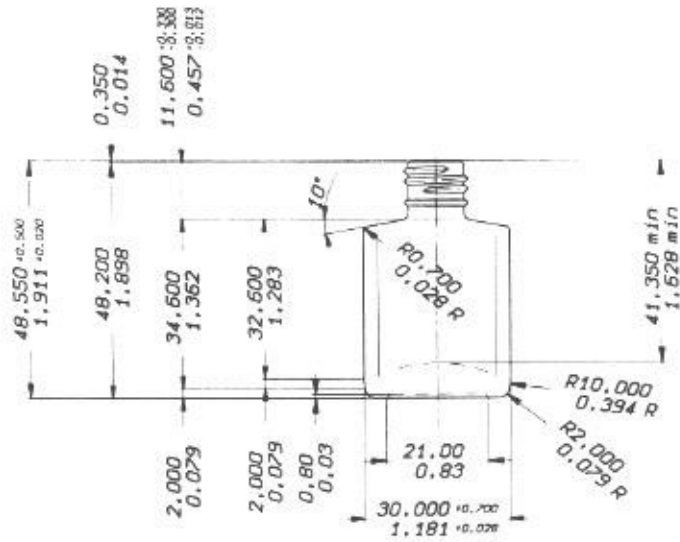

THIS PRINT IS PROPERTY OF NEW HIGH GLASS INC. AND RETURNABLE UPON REQUEST.
IF MUST NOT BE REPRODUCED OR INFORMATION HEREIN TRANSMITTED IN ANY WAY
WITHOUT THE WRITTEN CONSENT OF THE PROPRIETOR.

MILLIMETERS
INCHES

NEW HIGH GLASS Inc.		12713 S.W. 125 AVENUE MIAMI FLORIDA 33180	
REQUESTED BY	STYLE	DRAWING No	DATE
	0.5 RHONE BOTTLE	4811-1	02/02/1995
FINISH	CAPACITY	APPROX WEIGHT	
13-415 Sealing Bead	16.5 ML	31 gr	

ADD/UNTO SEALING BEAD										8/20/1995
AMENDMENT										DATE
No	06	02	03	04	05	06	07	08	09