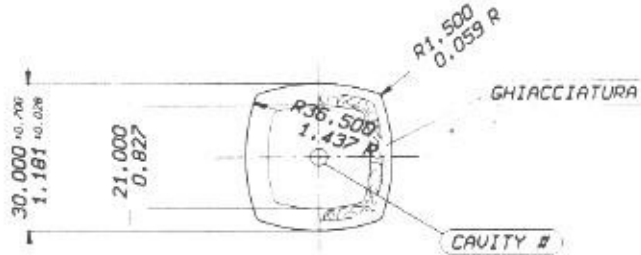

THIS PRINT IS PROPERTY OF NEW HIGH GLASS INC. AND RETURNABLE UPON REQUEST.
IF MUST NOT BE REPRODUCED OR INFORMATION HEREIN TRANSMITTED IN ANY WAY
WITHOUT THE WRITTEN CONSENT OF THE PROPRIETOR.

MILLIMETERS
INCHES

NEW HIGH GLASS Inc.		12713 S.W. 125 AVENUE MIAMI FLORIDA 33180	
REQUESTED BY	STYLE	DRAWING No	DATE
	0.5 RHONE BOTTLE	4811-1	02/02/1995
FINISH	CAPACITY	APPROX WEIGHT	
13-415 Sealing Bead	16.5 ML	31 gr	

ADD/UNTO SEALING BEAD										8/20/1995
AMENDMENT										DATE
No	06	02	03	04	05	06	07	08	09