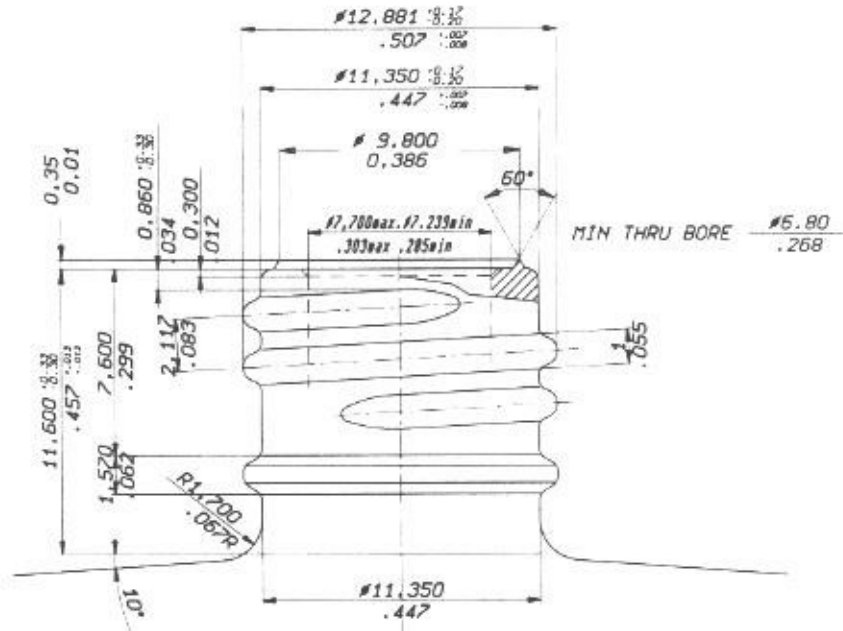

THIS PRINT IS PROPERTY OF NEW HIGH GLASS INC. AND RETURNABLE UPON REQUEST.
IF MUST NOT BE REPRODUCED OR INFORMATION HEREIN TRANSMITTED IN ANY WAY
WITHOUT THE WRITTEN CONSENT OF THE PROPRIETOR.

PART. IMBOCCATURA SCALA 5 : 1